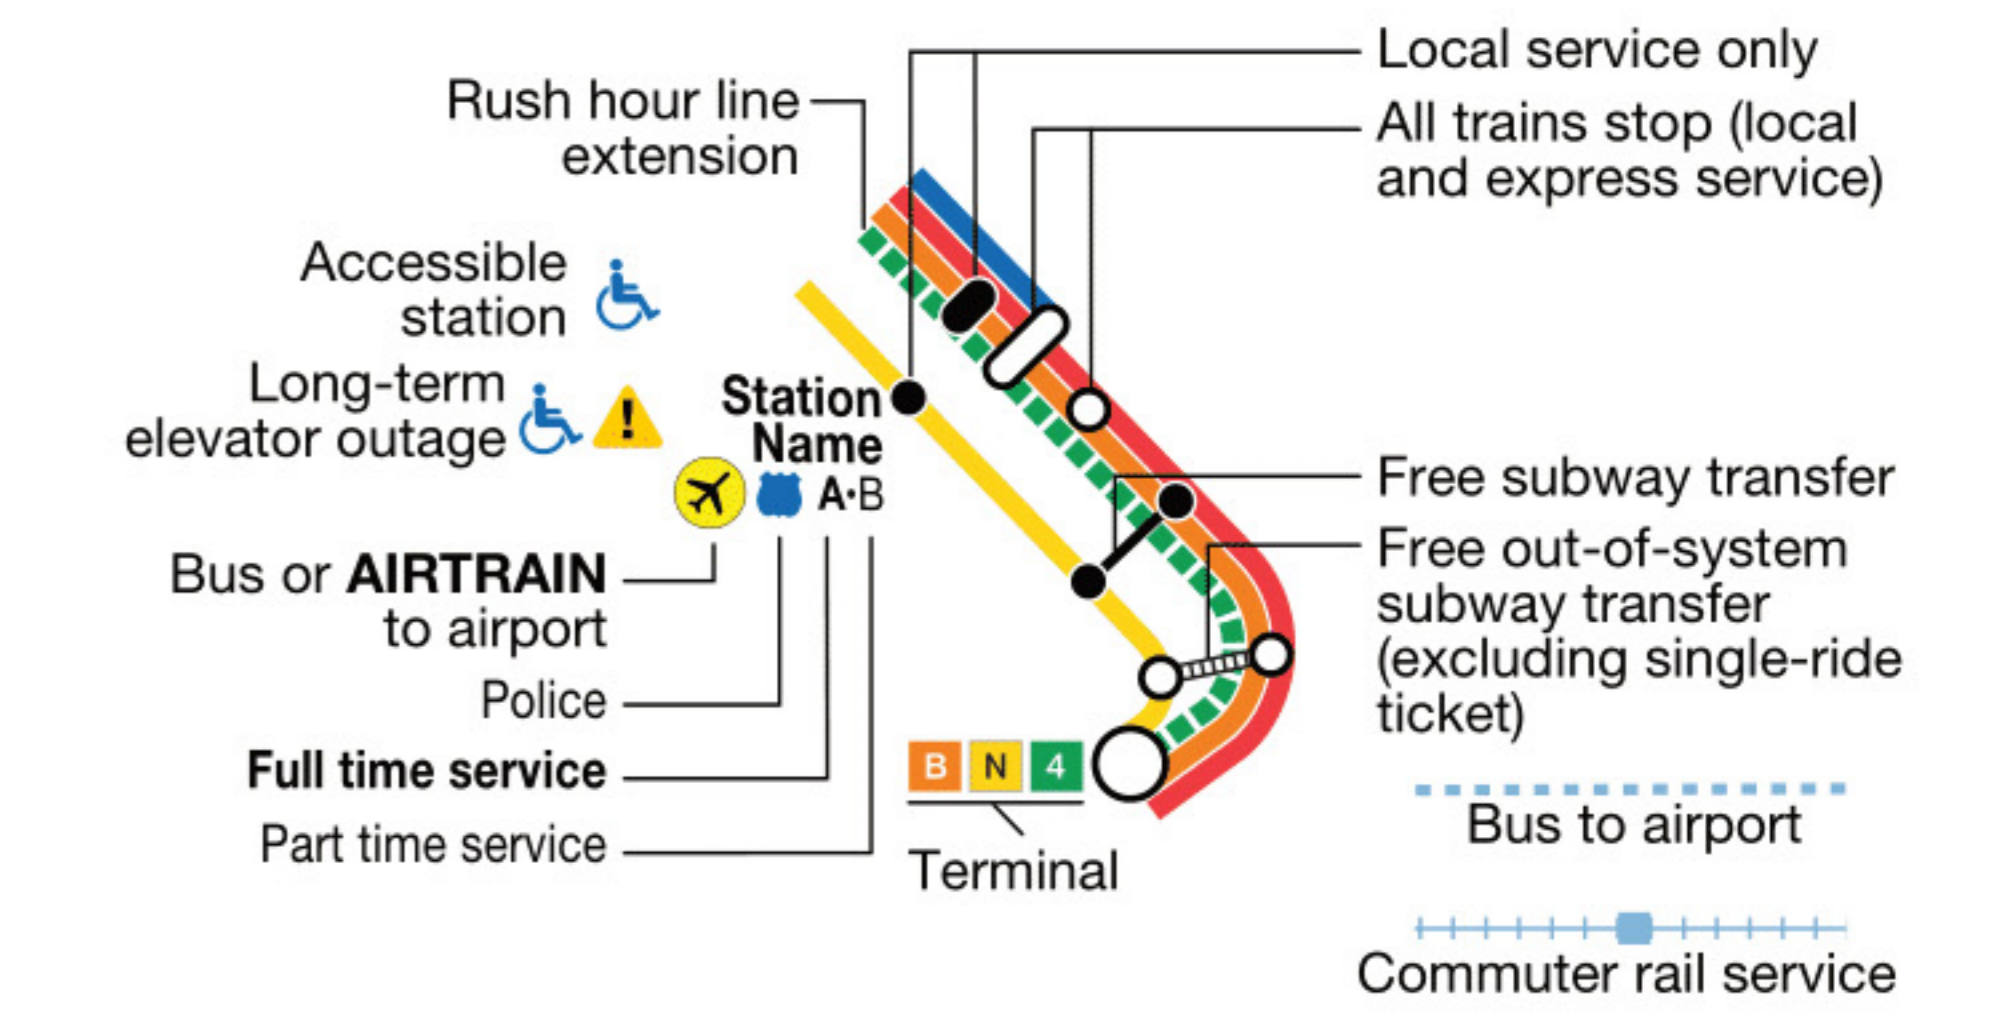

New York City Subway

with railroad and airport connections

Key

visit www.mta.info