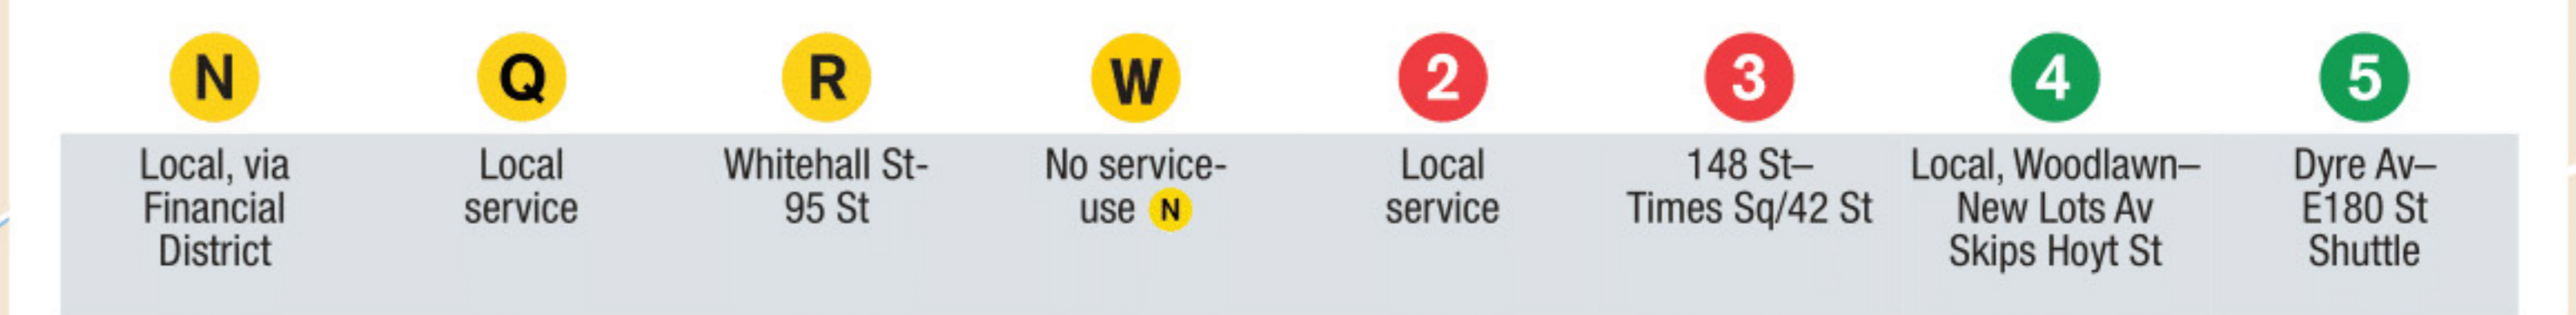

Late nights (midnight to 6am, daily)